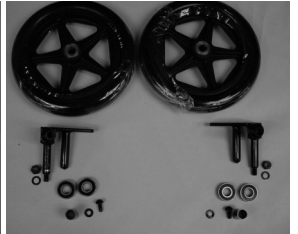

Weil Knee Walker

MDS86000

Basket
MDS86000BSK

Brake Assembly with Grip,
cable and cable keeper
MDS86000BRK

Brake Cable Clip
MDS86000BCC

Hand Grip
MDS86000GR

Handle Bushing
MDS86000HB

Knob & Hardware, Tiller Tilt Ad-
justment
MDS86000TK

Knob, Adjustment
for Handle Bar
MDS86000AK

Seat Assembly with Hardware
MDS86000ST

Tie Rod with Hardware
MDS86000TR

Wheel, Front Assembly
MDS86000FW

Wheel, Rear
WCA806930

Wheel, Front
MDS86000FW